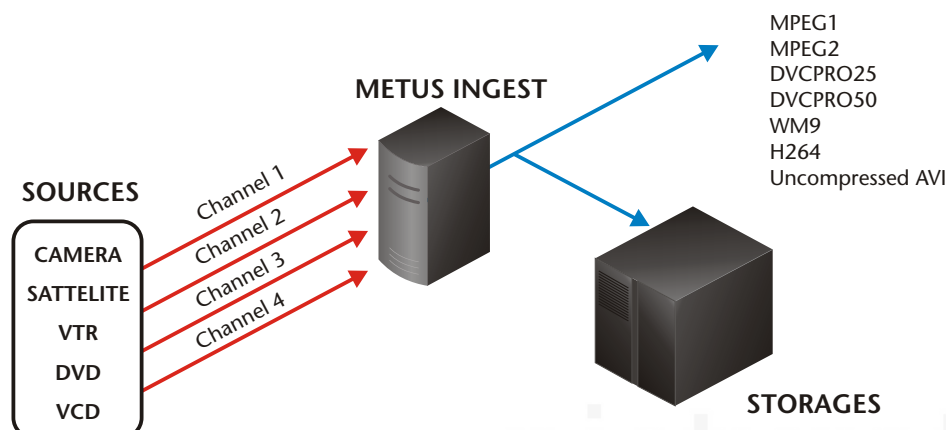

System Architecture