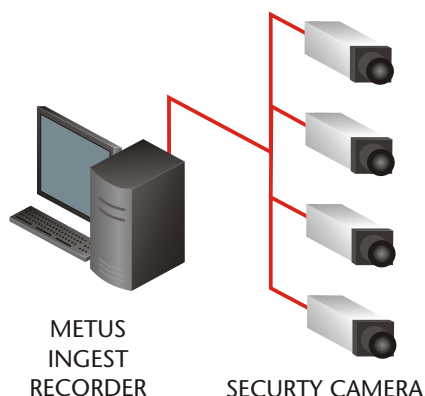

SECURITY AND SURVEILLANCE

Metus Ingest can be used for security and surveillance recording demands. The multichannel and high quality recording functions of Metus Ingest meets the demands of organisations who requires high quality records. Metus Ingest's functions such as motion detection, file splitting, storage management and 7/24 robust and continuous operation allows the organisations to have healthy and reliable records.