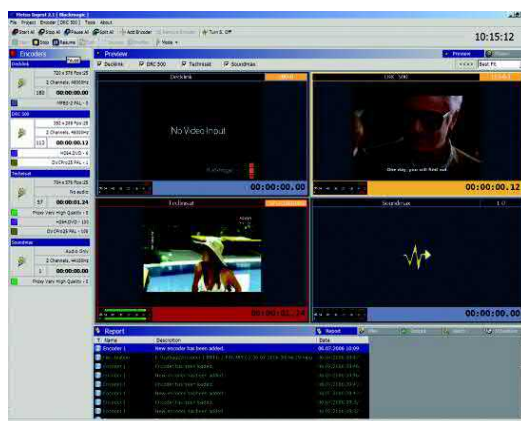

Batch Capture, Stream all channels log to the database, simultaneously create proxies, while deleting your old files. Do these and more without hassle and even not knowing it.

Product Details

Composite, Component, SDI , Firewire support

Multichannel recording

Simultaneous Multiprofile recording capability

Support lots of popular formats and wrappers

WM9, Mpeg1, Mpeg2, H264, AVI, Uncompressed AVI

Split function without any frame loss

File Transcoding capability

Best solution for media authoring and mass ingesting

Multilanguage interface support

Control over network

Ability to assign metadata during recording

Automatic naming functionality

Garbage collection and transfer functions

Ability to assign multiple repository locations

Firewire and RS232 controlling capability

Ability to pause the record

Fully integratable with Metus Library

Multichannel streaming capability

Support for popular videoboard such as Bluefish, Digital Rapids, Decklink, Osprey

User friendly interface