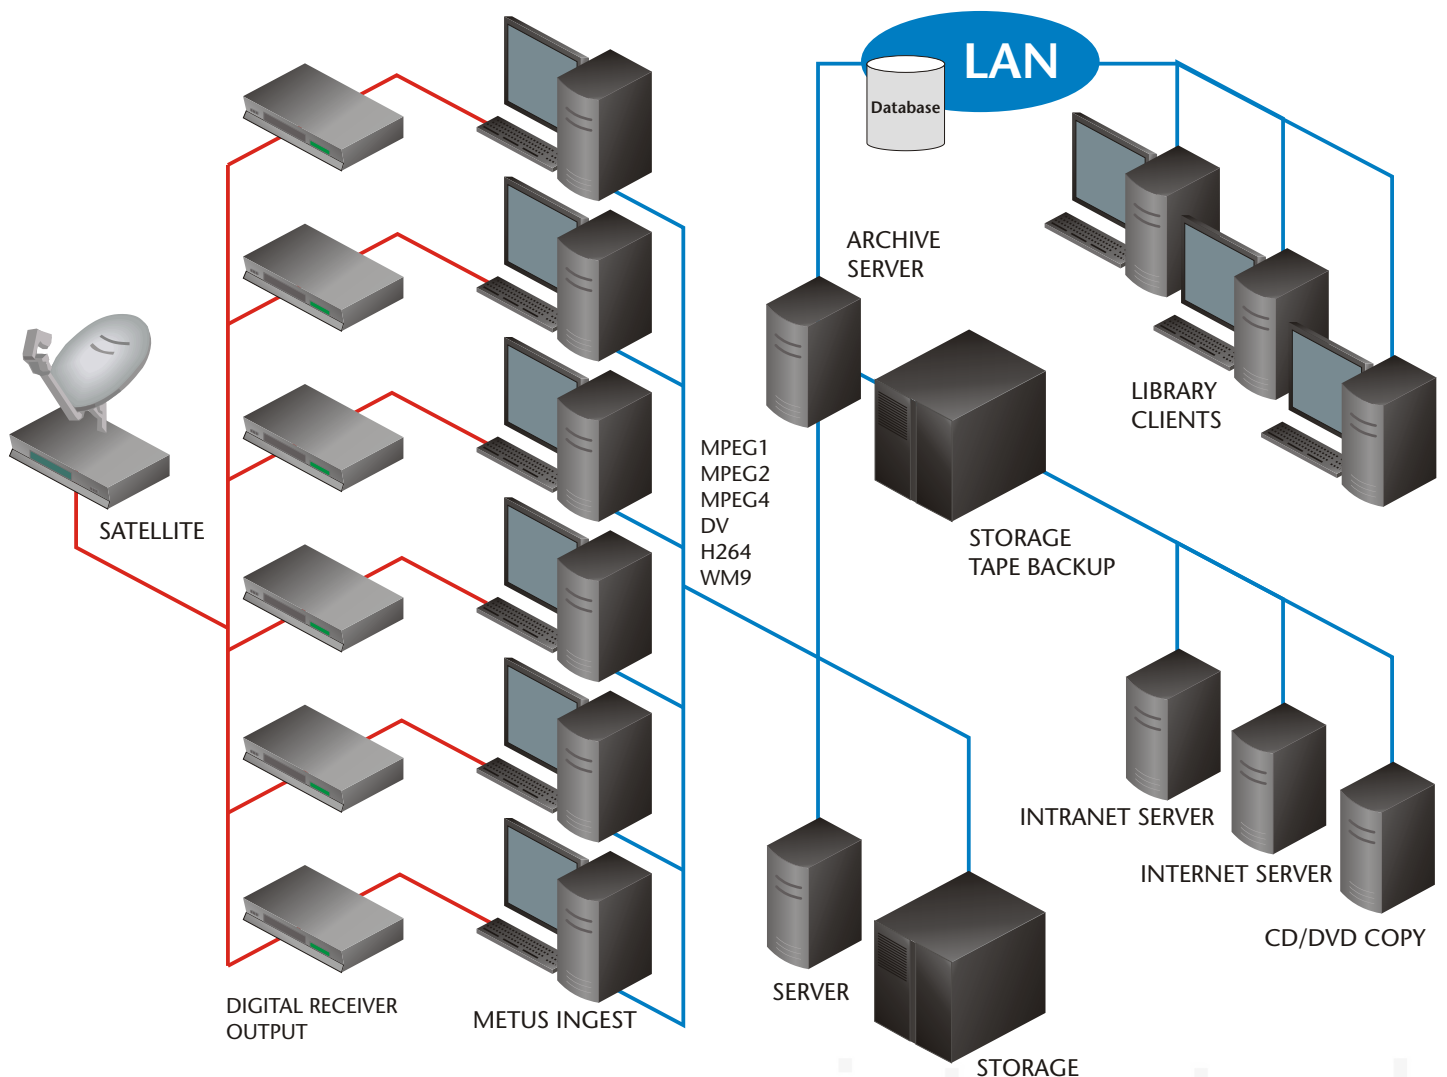

### What is Metus Ingest?

Metus Ingest is a MultiChannel, MultiFormat recording system that can be used for Broadcasting, Media Monitoring, Medical, and Security applications.

The ability to be controlled remotely, simultaneous multi channel recording, scheduled record tasks make Metus Ingest a perfect tool for all kinds of ingesting automation projects.

### METUS Ingest and METUS Ingest Professional

Metus Ingest is a single channel application that can record only one channel at the same time. Batch capture function allows Metus Ingest standart to be a perfect solution for VTR recording. File splitting and pausing functions are some of the unique features of Metus Ingest. It's suitable for the operations like batch capture, compliance monitoring, medical recording.

Multichannel streaming capability

Support for popular videoboard such as Bluefish, Digital Rapids, Decklink, Osprey

User friendly interface

*Metus Ingest is being used confidently in various fields from medical to security, from broadcast to monitoring.*

### MEDIA MONITORING

One powerful feature of Metus Ingest is to capture from a satellite source. Media monitoring companies' main source is the broadcasts of the channels. The content of the broadcast is recorded 7/24 and categorized according to customer demands. The ability of multichannel recording of Metus Ingest enables to record up to 4 channels of broadcast in a single server. Media monitoring companies can use Metus Ingest in order to watch, record and analyze the program content of the broadcasts.