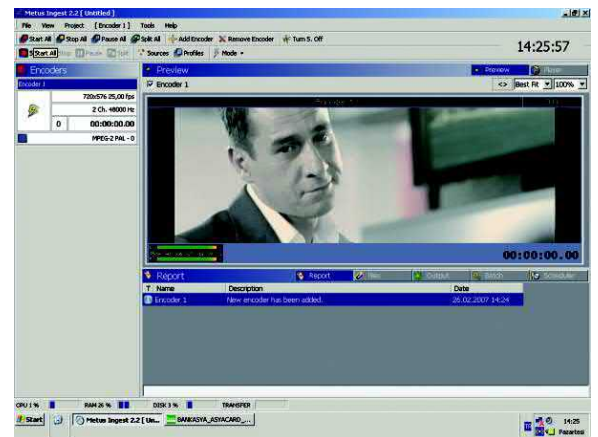

### What is Metus Ingest?

Metus Ingest is a MultiChannel, MultiFormat recording system that can be used for Broadcasting, Media Monitoring, Medical, and Security applications.

The ability to be controlled remotely, simultaneous multi channel recording, scheduled record tasks make Metus Ingest a perfect tool for all kinds of ingesting automation projects.

Several recorders with different specifications can be created inside Metus Ingest. Each recorder can be associated with a different video board, several recording formats can be set, and storage management adjustments can be made. All the recorders work independently and all can have different settings. Each recorder can be connected to a single video source AND because of the ability of creating multiple profiles in a recorder, a single source can be recorded in different formats and quality settings.

### METUS Ingest and METUS Ingest Professional

Metus Ingest is a single channel application that can record only one channel at the same time. Batch capture function allows Metus Ingest standart to be a perfect solution for VTR recording. File splitting and pausing functions are some of the unique features of Metus Ingest. It's suitable for the operations like batch capture, compliance monitoring, medical recording.

Metus Ingest Professional is a Multichannel, Multiprofile recording application. You can add up to 8 additional channels with the suitable hardware.

The functions like Streaming, Manual Clip Creation, Dynamic Context Entry, MXF Support and Motion Detection is the brightening capabilities of the edition.